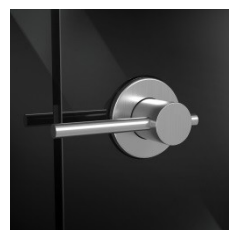

Why choose Sylan Glass...

Our Sylan Glass Pivot system is the epitome of style and sophistication. Available in Black and White, it will fit in seamlessly with any washroom design

Sylan Features:

- Maximum overall height 2600mm with 20mm floor clearance. 2700mm height achievable subject to project review
- 40mm Satin Anodised Aluminium headrail, powder coated gloss Black or White to suit glass, incorporating hydraulic door closer and dampening mechanism
- Self-closing and dampened Stainless Steel pivot hinge system, incorporating soft-close feature
- Doors and Pilasters 44mm thick including glass face to both sides
- 25mm Divisions including glass face to both sides
- Invisible division to pilaster fixings
- Stainless Steel Mortice lock flush into door and pilaster rebates, complete with DDA compliant lever
- Indicator bolt with circular face plate incorporating emergency release facility
- Colour Options – Black and White
- Additional 5 material options available: Solid Surface, Veneer, ColourCoat, ColourCoat High Gloss and High Pressure Laminate